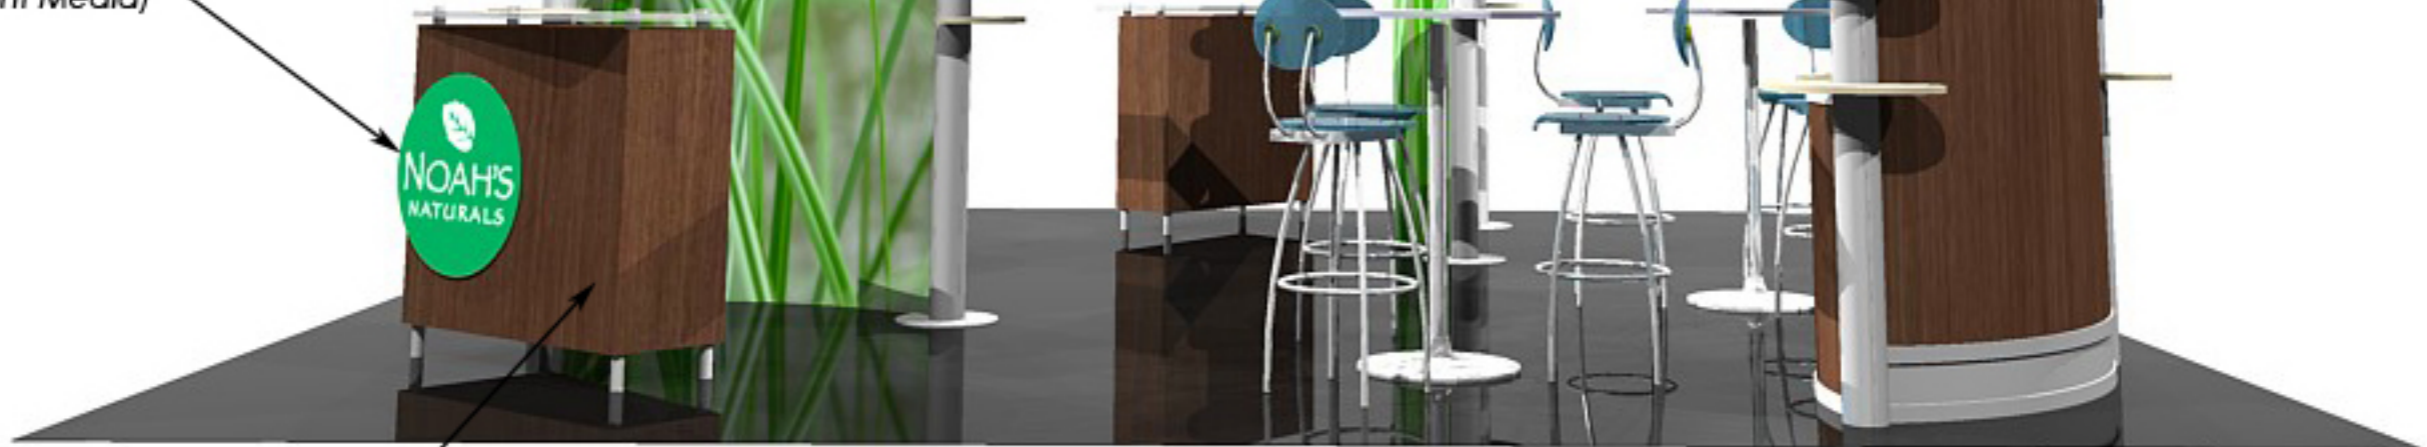

Eco Poly Graphic Mounted to RECO
(Eco Poly is 100% Recycled Plastic Print Media)
(Reco is 100% Recycled Plastic Substrate)

LED Backlit Graphic w/ Eco Poly Graphic
(Eco Poly is 100% Recycled Plastic Print Media)

Recycled Aluminum Extrusion

Paradise Fabric Graphics
(100% Recycled Soda Bottle Fabric)

LED Lighting

Adjustable Birch Shelves
(FSC Certified Wood)

Real Wood Veneer Infill's
(FSC Certified Wood)

LED Backlit Graphic w/ Eco Poly Graphic
(Eco Poly is 100% Recycled Plastic Print Media)

Custom Lockable Demo Podium

Made With:

- FSC Certified Wood
- Real Wood Veneer
- Recyclable Frosted Acrylic Counter
- Recycled Aluminum Extrusion

- All Crates are Made with FSC Certified Wood and 100% Recycled Packaging Materials